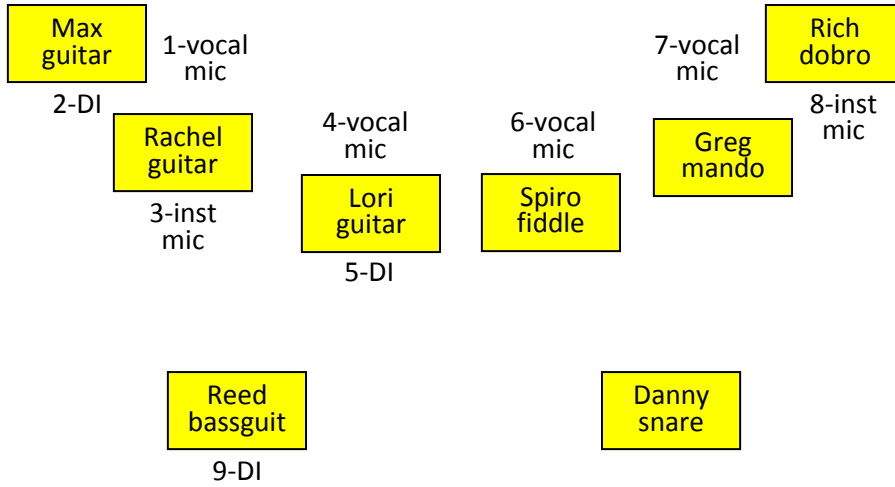

Fret Not Gospel
Saturday Feb 16 @ 8:00p
SFBOTF at St Cyprians

Set Up In an Imperfect World

audience

Fret Not Gospel
Saturday Feb 16 @ 8:00p
SFBOT St Cyprians

Set Up In a Perfect World

audience